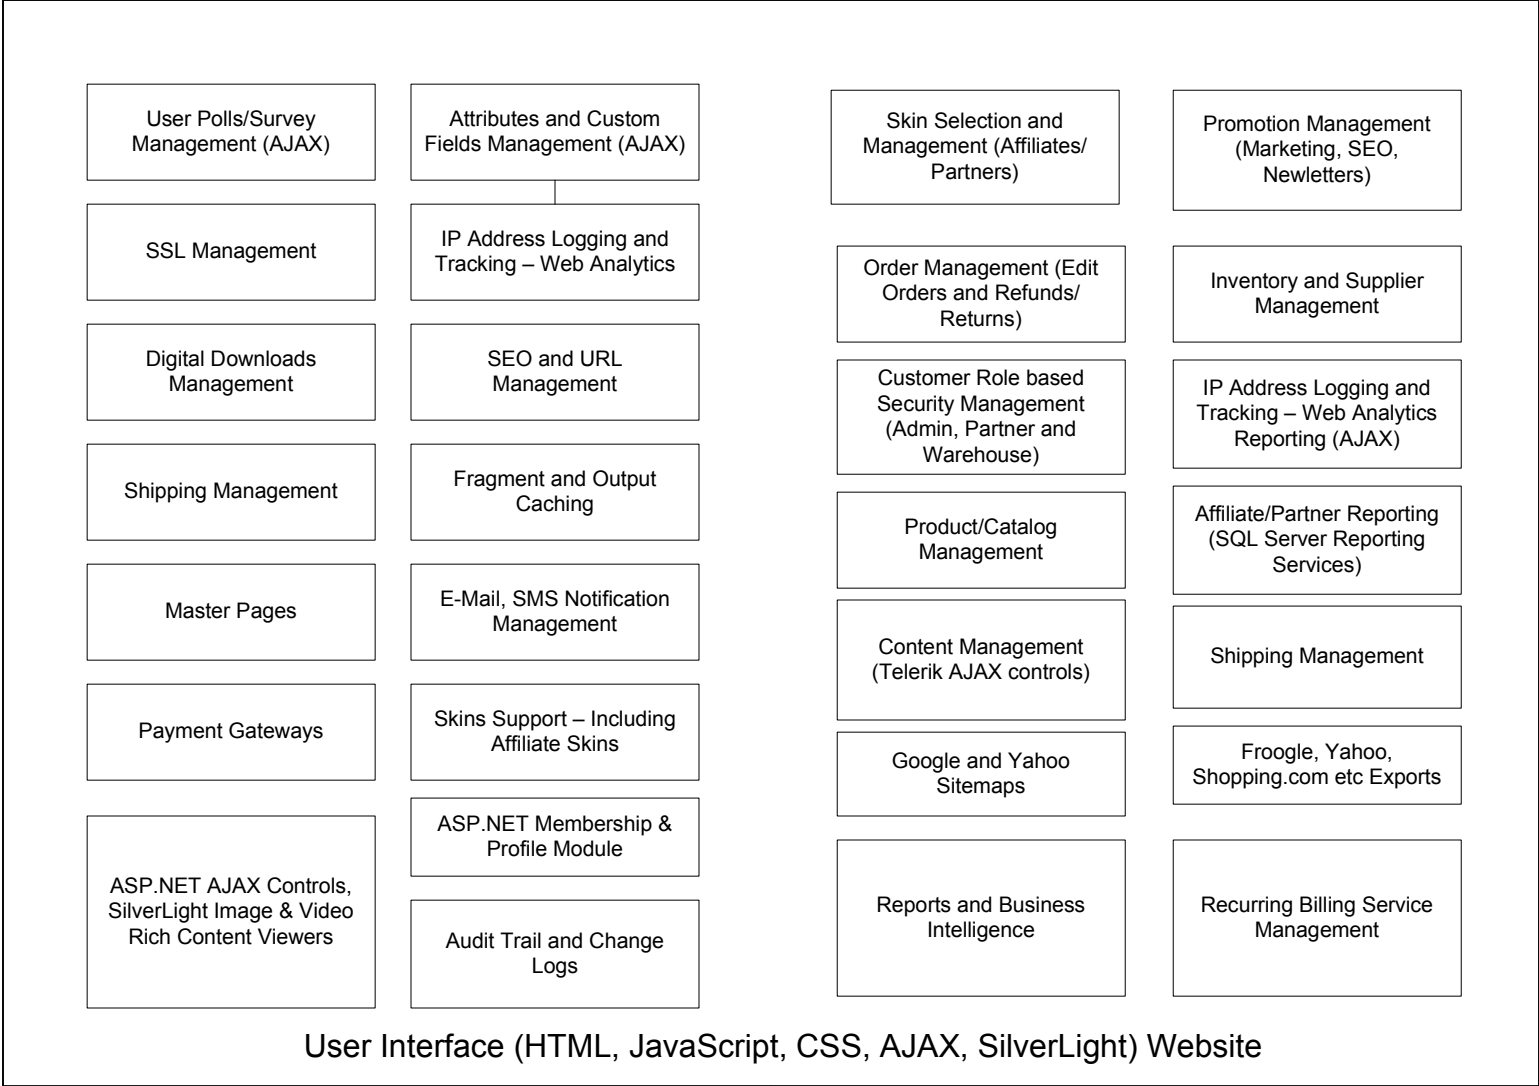

# Aivea® Commerce Server 2008 Architecture

## Storefront

## Administration

Web Service (WS) Calls